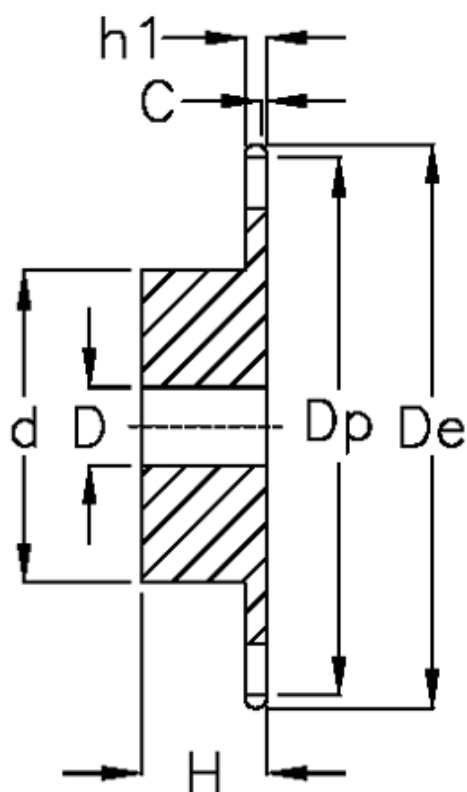

Article number: 616011006023

Description: Sprocket 10 B-1 Z=23 simplex
predrilled

Measures

C = 1.6

d = 80

D = 16±0,5

De = 123.4

Dp = 116.58

For chain size = 5/8" x 3/8"

For chain type = 10 B-1

H = 30

h1 = 9.1

Number of teeth = 23